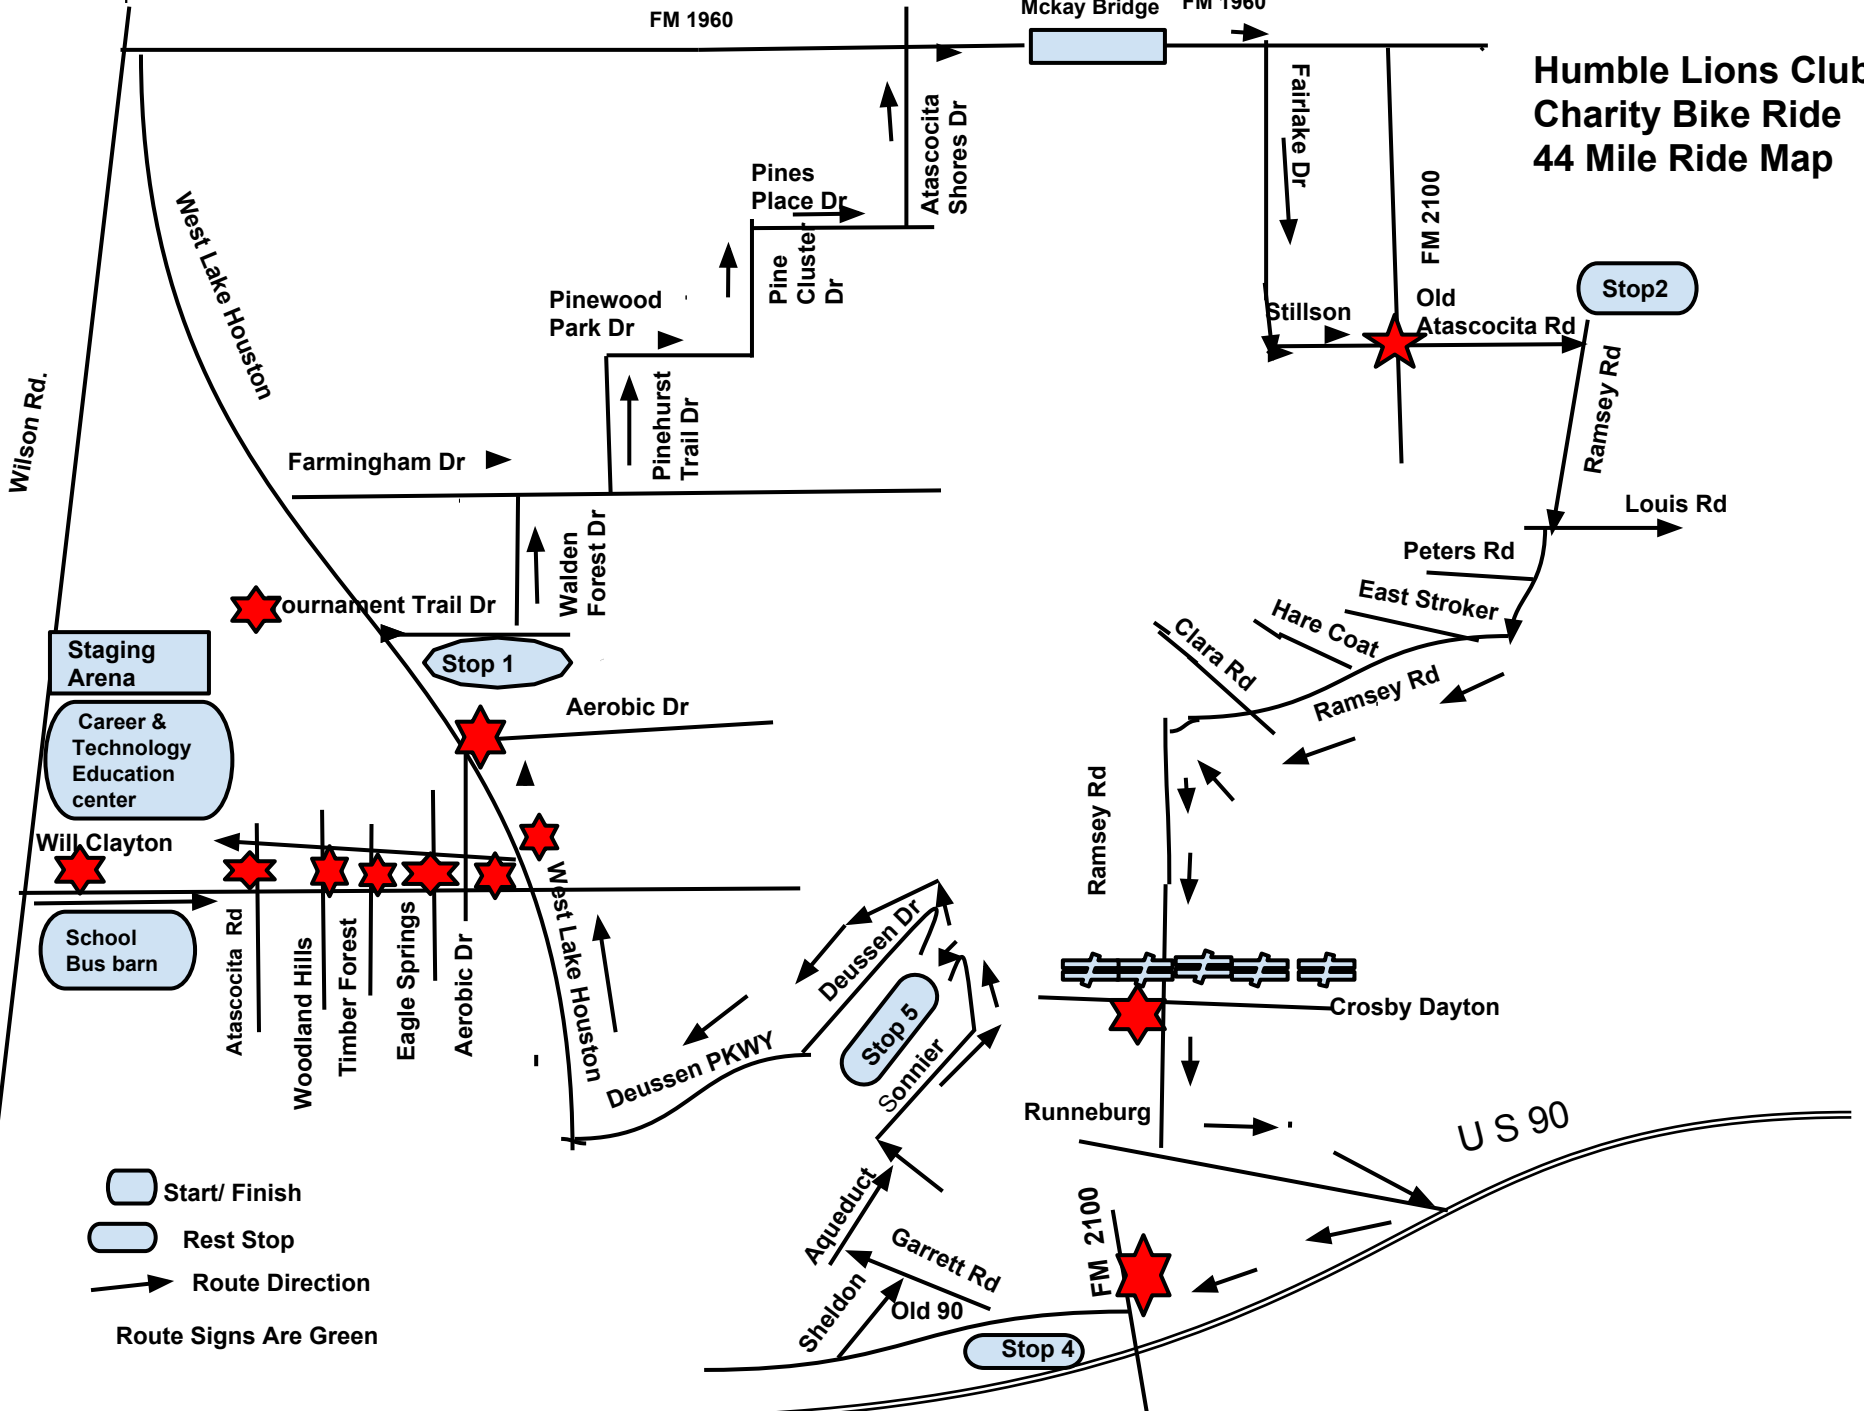

Humble Lions Club Charity Bike Ride 44 Mile Ride Map

-  Start/ Finish
-  Rest Stop
-  Route Direction
- Route Signs Are Green